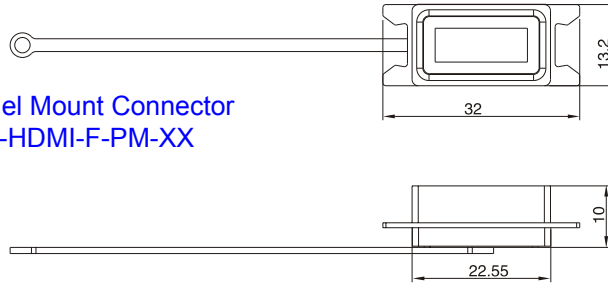

Westfield Select Cables IP67 HDMI Protection Cap For Female Panel Mount Connector

IP67 HDMI Protection Cap - Plastic

Used with Female Panel Mount Connector
Part Number: IP67-HDMI-F-PM-XX

IP

■ General information

Color:	Black
Nut/screw:	PA+GF

Loop:	TPU
IP rating:	IP 67 in locked condition

Westfield Part Number: IP67HDMIPCAP01

Used with Female Panel Mount Connector
Part Number: IP67-HDMI-F-PM-XX